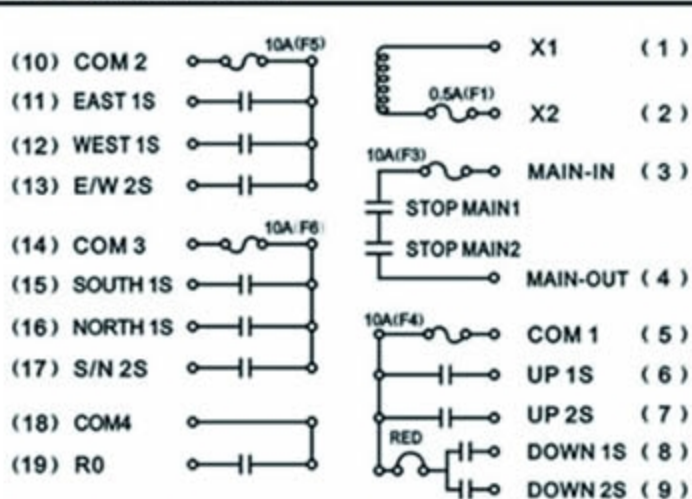

TELECRANE®
REMOTE CONTROL

MODEL NO.: F24-8D

TELECRANE®
REMOTE CONTROL

MODEL NO.: F24-6D

TELECRANE®
REMOTE CONTROL

MODEL NO.: F24-12D

400-886-6666

TELECRANE®
REMOTE CONTROL

MODEL NO.: F24-10D