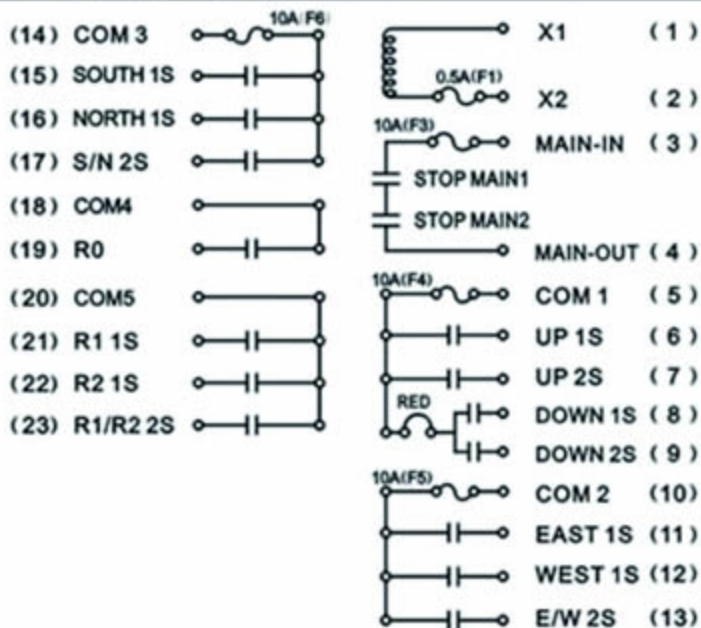

TELECRANE®
REMOTE CONTROL

MODEL NO.: F24-8D

TELECRANE®
REMOTE CONTROL

MODEL NO.: F24-6D

TELECRANE®
REMOTE CONTROL

MODEL NO.: F24-12D

400-886-6666

TELECRANE®
REMOTE CONTROL

MODEL NO.: F24-10D