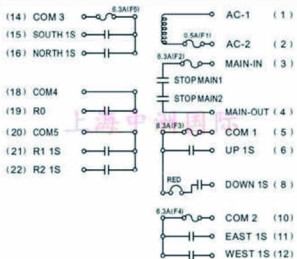

**TELECRANE®**  
REMOTE CONTROL

MODEL NO.: F25-10S

S/N:

CH:

**TELECRANE®**  
REMOTE CONTROL

MODEL NO.: F25-8S

S/N:

CH:

**TELECRANE®**  
REMOTE CONTROL

MODEL NO.: F25-6S

S/N:

CH: