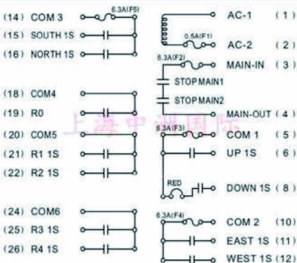

**TELECRANE®**  
REMOTE CONTROL

MODEL NO.: F25-10S

S/N:

CH:

**TELECRANE®**  
REMOTE CONTROL

MODEL NO.: F25-8S

S/N:

CH:

**TELECRANE®**  
REMOTE CONTROL

MODEL NO.: F25-6S

S/N:

CH: