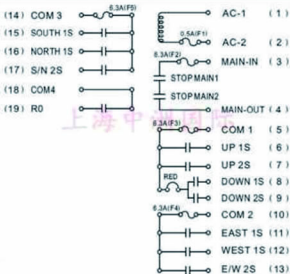

**TELECRANE®**  
REMOTE CONTROL

MODEL NO.: F25-8D

S/N:

CH:

**TELECRANE®**  
REMOTE CONTROL

MODEL NO.: F25-6D

S/N:

CH:

**TELECRANE®**  
REMOTE CONTROL

MODEL NO.: F25-10D

S/N:

CH: