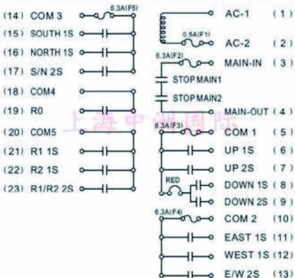

**TELECRANE®**  
REMOTE CONTROL

MODEL NO.: F25-8D

S/N:

CH:

**TELECRANE®**  
REMOTE CONTROL

MODEL NO.: F25-6D

S/N:

CH:

**TELECRANE®**  
REMOTE CONTROL

MODEL NO.: F25-10D

S/N:

CH: